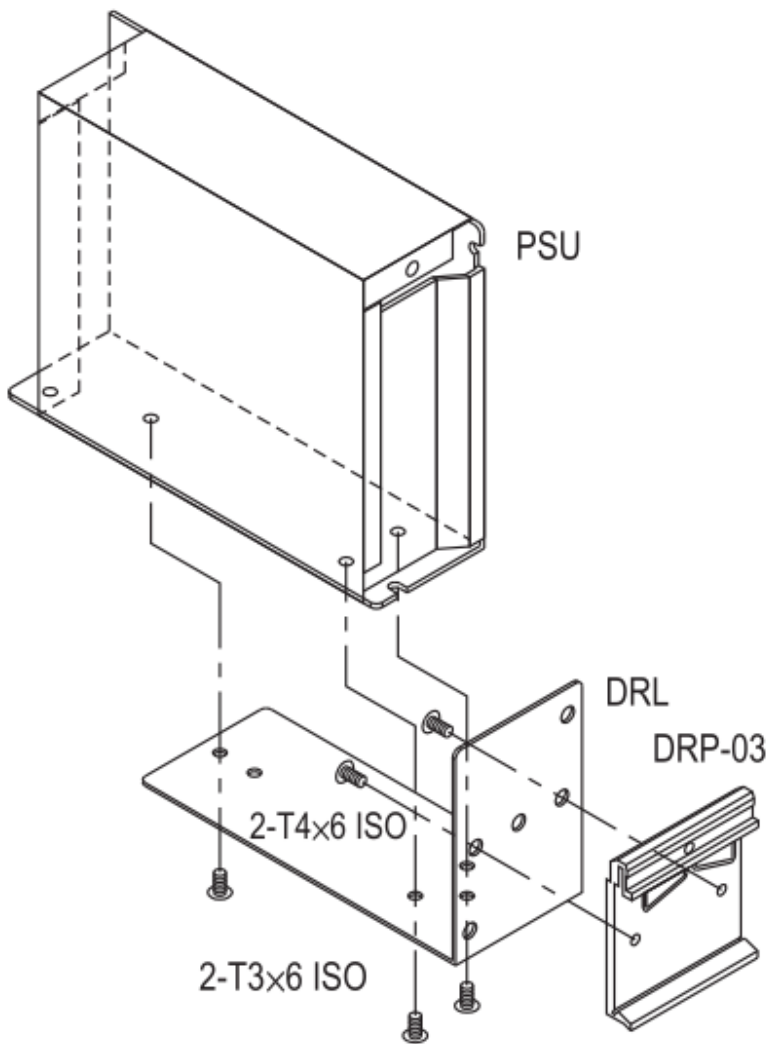

DINKIT3

Includes :

- 1 x DRL-03A Right Angle Bracket
- 1 x DRP-03 DIN clip
- 4 x Screws

Photo	Order No.	Case	Model
	DRL-03A	980 987	SP-240, HRP(G)-300
	DRP-03	DRP-01 DRL-01~03	All models